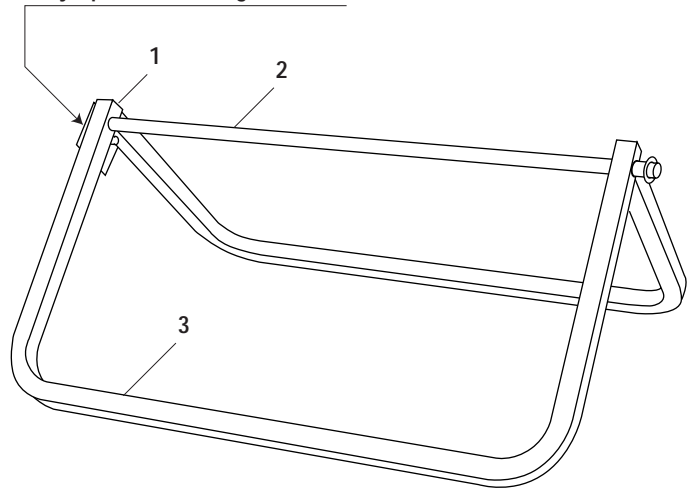

## 9520 DATA CABLE CADDY

	<b>CAUTION</b>
	Do not use as a step or ladder.

	<b>CAUTION</b>
	Pinch point. Keep fingers clear.

### SAVE THESE INSTRUCTIONS

Additional copies of this manual are available upon request at no charge.

Frame Locks Spool In Place when Fully Open or in Storage Position

### Specifications

Weight .....	5 kg (11 lbs)
Length .....	533 mm (21.0")
Width .....	724 mm (28.5")
Height .....	292 mm (11.5")
Capacity	
Maximum Spool Diameter .....	483 mm (19")
Maximum Spool Weight .....	45.4 kg (100 lbs)
Maximum Total Spool Width .....	610 mm (24")

### Parts List

KEY	PART NO.	DESCRIPTION	QTY.
	500 1228.2	Caddy, Data	
1	905 5514.7	Plug, Plastic Square 1" .....	4
2	500 1230.4	Spool, Data Caddy .....	1
3	500 1279.7	Frame, Main .....	1
	500 1229.0	Decal, Identification .....	1
	500 1258.4	Decal, Safety .....	1
	500 1247.9	Decal, Safety .....	1